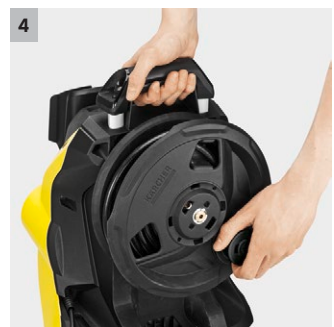

K 7 Premium Full Control Plus

Incl. hose reel: the K 7 Premium Full Control Plus. The spray gun on the pressure washer has +/- buttons and an LCD display to help you set the optimum pressure.

1 Power gun Full Control Plus

- With buttons for pressure regulation and detergent dosing.
- The LCD display on the Full Control Plus Power trigger gun enables users to easily check the setting they have applied.

2 3-in-1 Multi Jet spray lance

- Easily switch between flat spray, rotary and detergent nozzle by turning the spray lance.

3 Plug 'n' Clean

- Quick, easy and convenient application of detergents with the pressure washer.
- Kärcher detergents increase efficiency and help protect and care for the surface being cleaned.

4 Hose reel

- With a practical reel, the high-pressure hose can always be stored neatly.

K 7 Premium Full Control Plus

- Full Control Plus Power trigger gun with +/- buttons and LCD display for pressure control and detergent dosing
- Maximum stability thanks to low centre of gravity, hose guide and larger base
- Highly efficient water-cooled motor