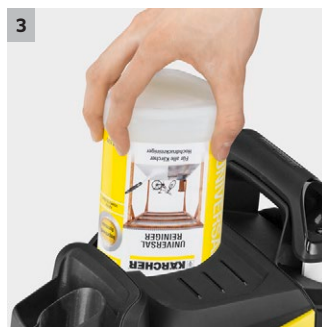

K 7 Premium Full Control Plus

Incl. hose reel: the K 7 Premium Full Control Plus. The spray gun on the pressure washer has +/- buttons and an LCD display to help you set the optimum pressure.

1 Power gun Full Control Plus

- With buttons for pressure regulation and detergent dosing.
- The LCD display on the Full Control Plus Power trigger gun enables users to easily check the setting they have applied.

2 3-in-1 Multi Jet spray lance

- Easily switch between flat spray, rotary and detergent nozzle by turning the spray lance.

3 Plug 'n' Clean

- Quick, easy and convenient application of detergents with the pressure washer.
- Kärcher detergents increase efficiency and help protect and care for the surface being cleaned.

4 Hose reel

- With a practical reel, the high-pressure hose can always be stored neatly.

K 7 Premium Full Control Plus

- Full Control Plus Power trigger gun with +/- buttons and LCD display for pressure control and detergent dosing
- Maximum stability thanks to low centre of gravity, hose guide and larger base
- Highly efficient water-cooled motor