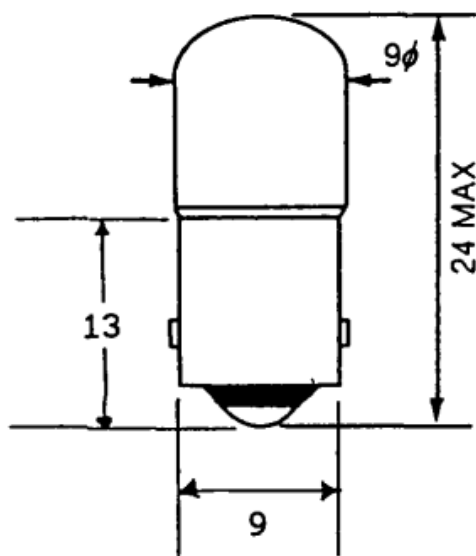

Datasheet

BA9s Filament Indicator Lamp, Clear, 6V, 330mA, 15000h

RS Stock number [360-7698](#)

Drawing (mm):

Specifications:

Bulb Diameter:	9 ± 1mm
Length:	24mm Max.
Base Type:	BA9s/13
Voltage:	6V
Amperage:	330mA ± 10%
Filament Type:	C-2F
	Vacuum Type
MSCP:	0.5 CP ± 20%
Life Hours:	15000Hrs